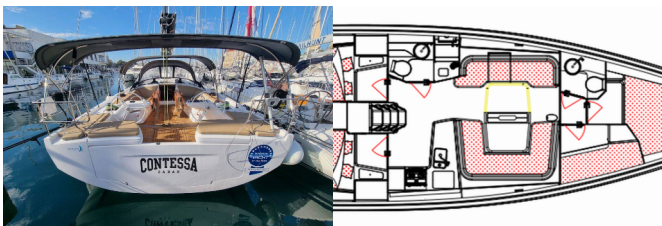

ELAN E6

Contessa (2022)

BRUNEK-O D.O.O. • Ulica Ivana Meštrovića 2 • 23000 Zadar • Croatia

Phone: +385 91 933 6939

E-mail: info@bruneko.hr

Web: www.bruneko.hr

Yacht Base	Marina Zadar (ex. Tankercomerc), Croatia
Yacht ID	17
Yacht Brands	Elan Marine
Yacht Name	Contessa
Production Year	2022
Length	50 Ft
Cabins	4
Berths	8 + 2
WC/Shower	2