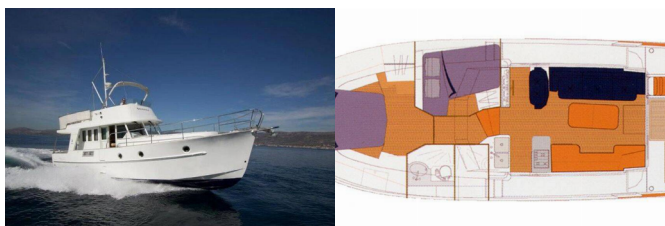

SWIFT TRAWLER 42

Skitnica (2005)

BRUNEK-O D.O.O. • Ulica Ivana Meštrovića 2 • 23000 Zadar • Croatia

Phone: +385 91 933 6939

E-mail: info@bruneko.hr

Web: www.bruneko.hr

Yacht Base	Marina Zadar (ex. Tankercomerc), Croatia
Yacht ID	4
Yacht Brands	Bénéteau
Yacht Name	Skitnica
Production Year	2005
Length	44 Ft
Cabins	2
Berths	4 + 2
WC/Shower	2

COMFORT: Bed linen, Sundeck cushions

DECK: Anchor with chain, Bathing platform, Bilge pump – Mechanic, Cockpit table, Cockpit/stern, outside shower, Dinghy, Electric anchor windlass, Fenders, Flybridge, Fridge on flybridge, Gangway, Mooring ropes , Spare anchor (Reserve, Auxiliary anchor), Swimming ladder, Water hose