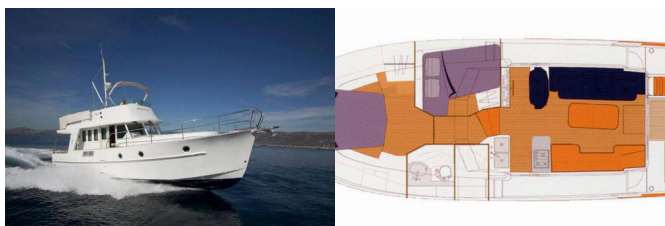

Yacht Base	Marina Zadar (ex. Tankercomerc), Croatia
Yacht ID	4
Yacht Brands	Bénéteau
Yacht Name	Skitnica
Production Year	2005
Length	44 Ft
Cabins	2
Berths	4 + 2
WC/Shower	2

**COMFORT:** Bed linen, Sundeck cushions

**DECK:** Anchor with chain, Bathing platform, Bilge pump – Mechanic, Cockpit table, Cockpit/stern, outside shower, Dinghy, Electric anchor windlass, Fenders, Flybridge, Fridge on flybridge, Gangway, Mooring ropes , Spare anchor (Reserve, Auxiliary anchor), Swimming ladder, Water hose